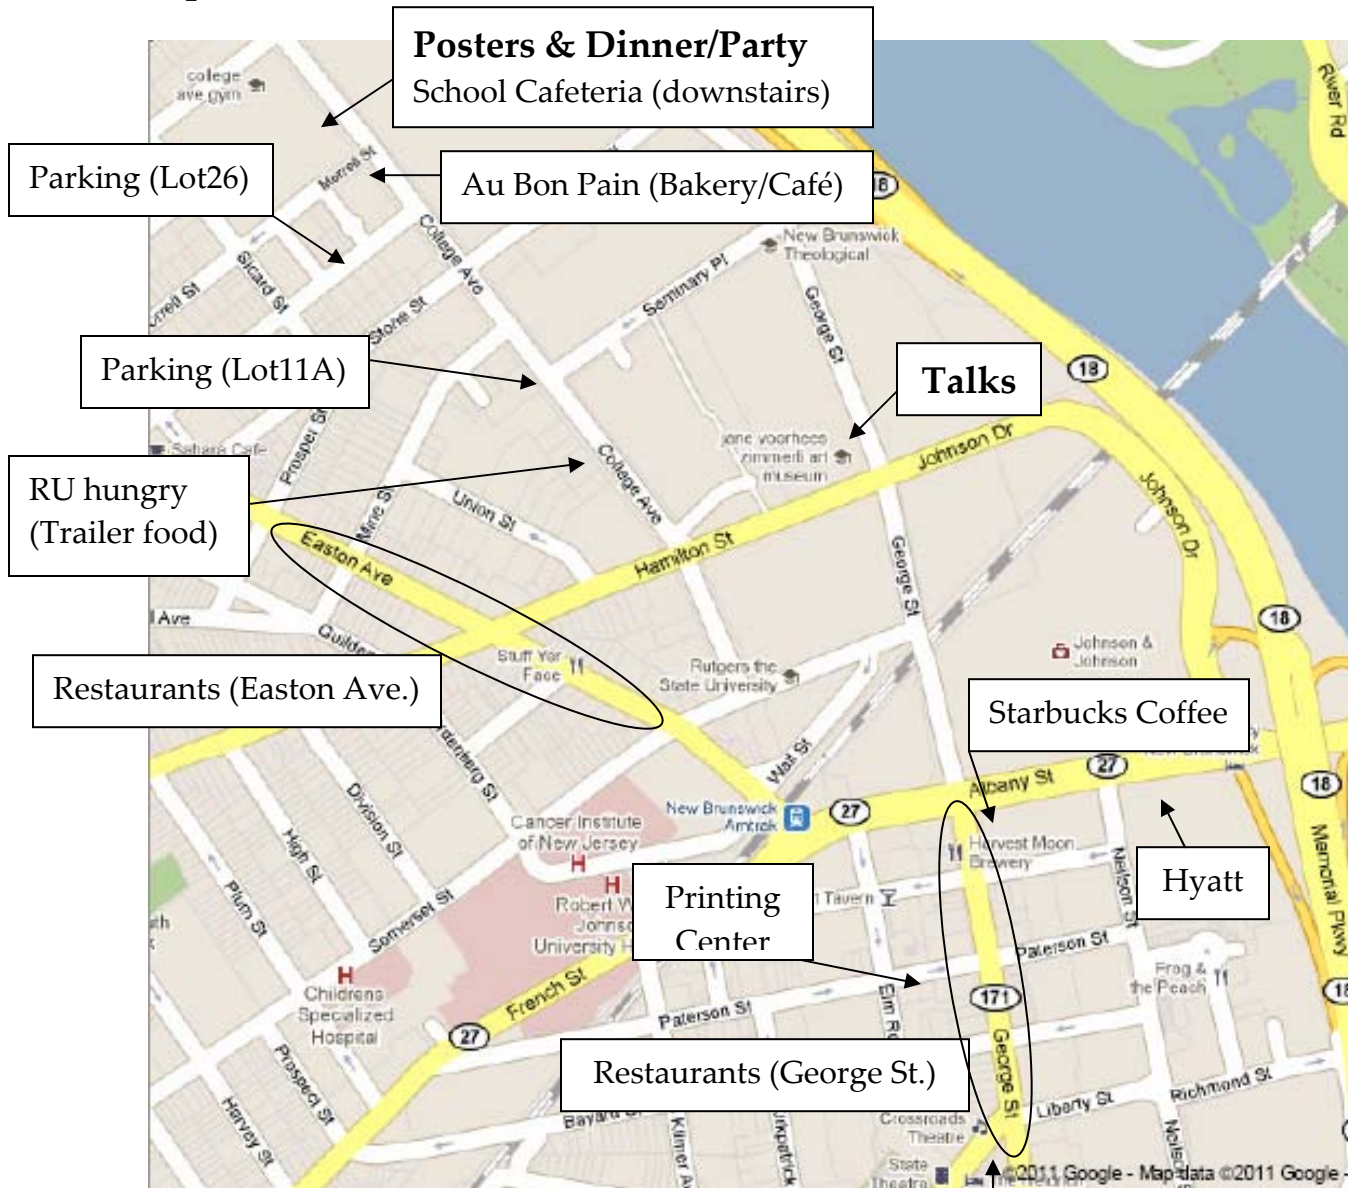

## Map and Local Information

**Black & White Cab** (732) 545-6666

1 Easton Avenue, New Brunswick, NJ

**Yellow Cab-New Brunswick** (732) 246-2222

121 Jersey Avenue, New Brunswick, NJ

**Metro Taxi** (732) 246-7400

154 French Street, New Brunswick, NJ

**Downtown Printing Center**

46 Paterson Street

New Brunswick, NJ, 08901

Fri 8:30am-6pm, Sat 10-1pm, Sun Closed

**Hyatt** (732) 873 1234

Two Albany Street, New Brunswick, NJ, 08901