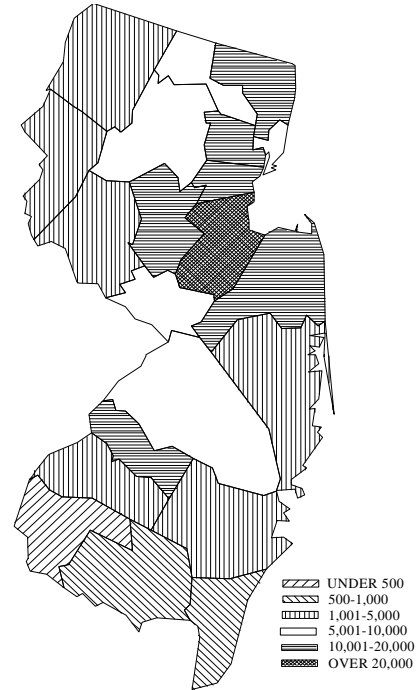

Alumni by New Jersey County

1997

County	Alumni
Atlantic	1,546
Bergen	12,711
Burlington	7,639
Camden	10,656
Cape May	572
Cumberland	765
Essex	14,111
Gloucester	2,544
Hudson	5,671
Hunterdon	3,438
Mercer	6,682
Middlesex	24,735
Monmouth	11,769
Morris	9,472
Ocean	4,849
Passaic	5,089
Salem	386
Somerset	11,026
Sussex	1,431
Union	10,492
Warren	1,277
Unknown County	23,699
TOTAL	170,560

Source: Department of Alumni Relations

Alumni by State**1997**

State	Alumni	State	Alumni
Alabama	257	Nebraska	114
Alaska	99	Nevada	197
Arizona	889	New Hampshire	700
Arkansas	113	New Jersey	170,560
California	6,353	New Mexico	307
Colorado	1,034	New York	17,713
Connecticut	3,025	North Carolina	1,990
Delaware	865	North Dakota	28
District of Columbia	1,382	Ohio	1,547
Florida	6,178	Oklahoma	145
Georgia	1,471	Oregon	411
Hawaii	204	Pennsylvania	11,581
Idaho	87	Rhode Island	486
Illinois	1,536	South Carolina	748
Indiana	497	South Dakota	43
Iowa	205	Tennessee	428
Kansas	193	Texas	1,853
Kentucky	284	Utah	147
Louisiana	266	Vermont	557
Maine	568	Virginia	3,506
Maryland	3,818	Washington	759
Massachusetts	3,670	West Virginia	177
Michigan	1,005	Wisconsin	411
Minnesota	472	Wyoming	61
Mississippi	102	U.S. Territories	205
Missouri	424	Unknown U.S. Address	26,115
Montana	104		
		Total U.S.	275,890

Source: Department of Alumni Relations

Office of Institutional Research

Map of Alumni by State

1997

Source: Department of Alumni Relations

Office of Institutional Research