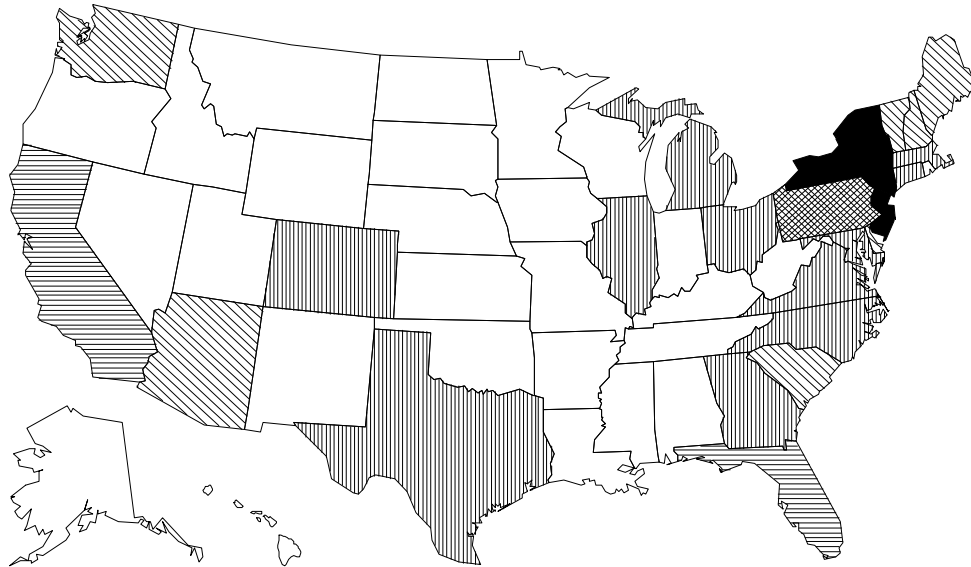

Alumni by New Jersey County

1997

County	Alumni
Atlantic	1,546
Bergen	12,711
Burlington	7,639
Camden	10,656
Cape May	572
Cumberland	765
Essex	14,111
Gloucester	2,544
Hudson	5,671
Hunterdon	3,438
Mercer	6,682
Middlesex	24,735
Monmouth	11,769
Morris	9,472
Ocean	4,849
Passaic	5,089
Salem	386
Somerset	11,026
Sussex	1,431
Union	10,492
Warren	1,277
Unknown County	23,699
TOTAL	170,560

Source: Department of Alumni Relations

Alumni by State**1997**

State	Alumni	State	Alumni
Alabama	257	Nebraska	114
Alaska	99	Nevada	197
Arizona	889	New Hampshire	700
Arkansas	113	New Jersey	170,560
California	6,353	New Mexico	307
Colorado	1,034	New York	17,713
Connecticut	3,025	North Carolina	1,990
Delaware	865	North Dakota	28
District of Columbia	1,382	Ohio	1,547
Florida	6,178	Oklahoma	145
Georgia	1,471	Oregon	411
Hawaii	204	Pennsylvania	11,581
Idaho	87	Rhode Island	486
Illinois	1,536	South Carolina	748
Indiana	497	South Dakota	43
Iowa	205	Tennessee	428
Kansas	193	Texas	1,853
Kentucky	284	Utah	147
Louisiana	266	Vermont	557
Maine	568	Virginia	3,506
Maryland	3,818	Washington	759
Massachusetts	3,670	West Virginia	177
Michigan	1,005	Wisconsin	411
Minnesota	472	Wyoming	61
Mississippi	102	U.S. Territories	205
Missouri	424	Unknown U.S. Address	26,115
Montana	104		
		Total U.S.	275,890

Source: Department of Alumni Relations

Office of Institutional Research

Map of Alumni by State

1997

Source: Department of Alumni Relations

Office of Institutional Research